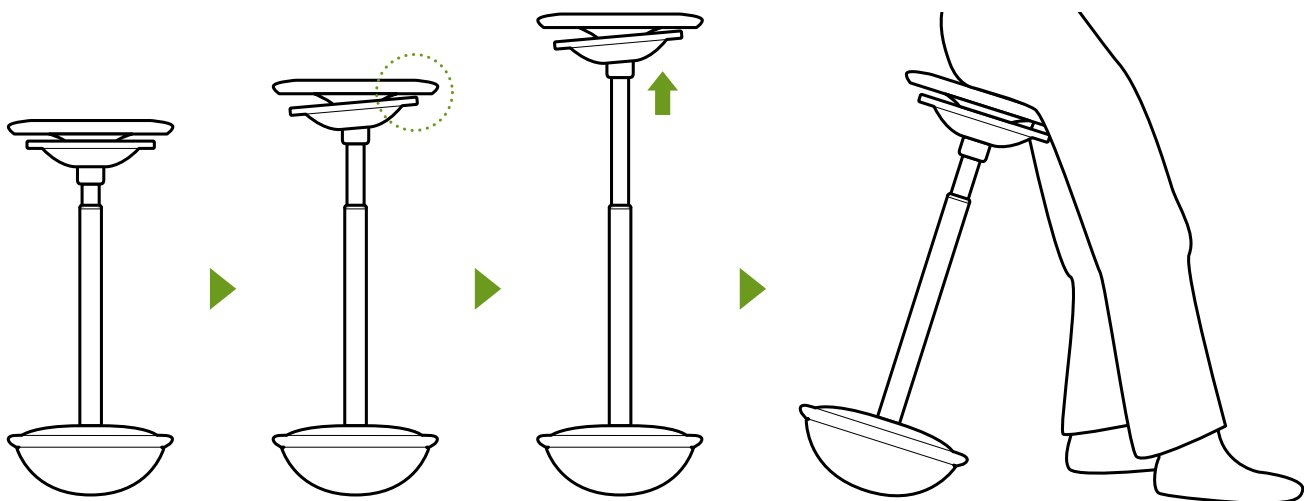

You can sit on the round seat from all sides. The elastomer base is filled with quartz sand, so that Stitz does not topple over even when tilted. A freely accessible disc underneath the seat lets you infinitely adjust the support height with an integrated gas lift.

Stitz 2

Design: ProduktEntwicklung Roericht

Model 201/1
cork seat, black frame

Model 201/2
seat in black embossed leather,
black frame

As a one-legged piece of furniture, Stitz stands on an elastomer base filled with quartz sand. As a result, it adapts to any movement and does not topple over even when it is not used.

By pressing the disc underneath the seat, the leaning height can be infinitely adjusted with a gas lift to between 65 and 90 cm.

Tough, black through-dyed materials ensure that even after a long service life scuffs and scratches are virtually impossible to see. The inset to the seat is optionally available in natural waxed cork, with embossed leather or fabric. Whether in offices, studios, surgeries or for speeches at lecterns – a “third” leg offers ideal support for anybody that does not want to stand necessarily, but does not want to sit either.