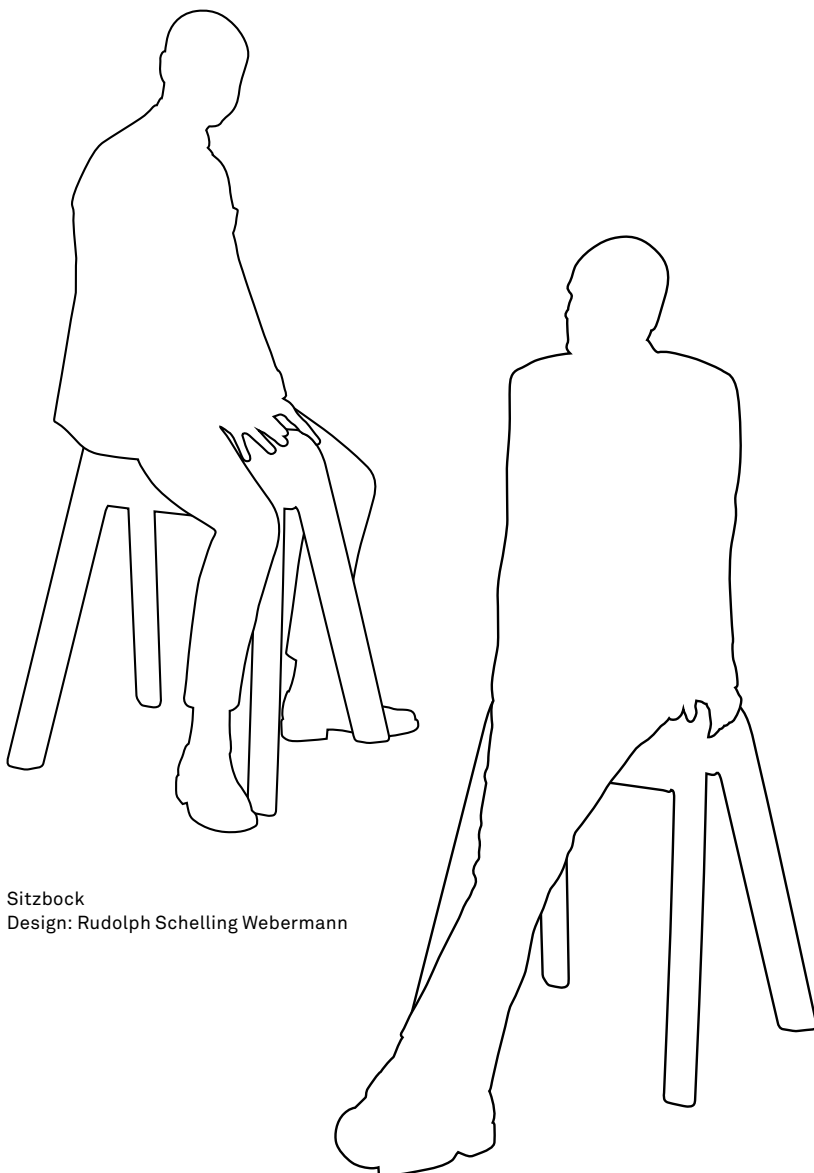

## Sitzbock.

204 range

Sitzbock  
Design: Rudolph Schelling Webermann

Nowadays, a big challenge businesses face is to find ways of nurturing a team spirit and animating staff to stop and chat, brainstorm and collaborate. These two new eye-catchers have what it takes.

The Sitzbock pommel horse seat comes in black, white, grey or orange. Just like a real horse, people can sit astride or ride "side saddle" or use it to lean on. At just 4.8 kg in weight, they're easy to place in groups for spontaneous meet-ups, stack cross-wise or pick up and put on patios for a while.

There's also an optional anthracite, light mottled, graphite or mango-coloured felt "saddle blanket". Grouped in small herds, the Sitzbock pommel horse seats conjure up an atmosphere that's just as playful as it is ergonomic and invites interaction.