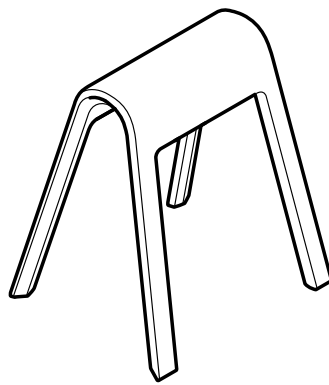

204/02
Polyethylene, in white